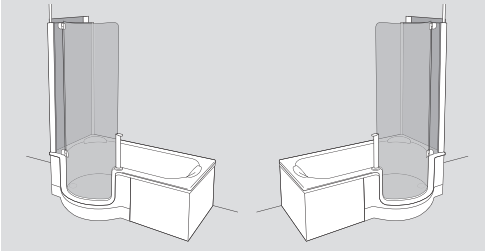

Models.

TWINLINE 1

- *Curvy bathtub with an extra generous shower area*
- *Rounded glass door for more space when showering*
- *Integrated seat in the shower*
- *Comfortable neck rest when reclining*
- *Mechanical locking system*
- *Access height 18 cm which can be reduced to 7 cm*

- 1 *The optional backrest of the TWINLINE 2 offers additional bathing comfort. It is easily removable for cleaning.*
- 2 *The optional tub corner seat provides a large and comfortable seating area. It has an easy care, non-slip, synthetic surface and is removable.*
- 3 *The mechanical safety catch is connected to the plughole. It is only possible to fill the tub when the door is closed.*
- 4 *The optional water inlet is elegantly integrated into the tub. The water bubbles into the tub just like from a spring.*
- 5 *The hinges are fixed to the outer surface which means the glass inside surface is easy to clean*
- 6 *Optional glass panel on the shower door for additional splash protection. Swings in and out.*

TWINLINE 1: shower door

<ul style="list-style-type: none"> • Single-pane safety glass 6 mm • Optional: with easy-care ARTCLEAR GLASS • Door opens to inside 	total height in cm	door height in cm	entrance width in cm
	190	177,5	45,5
	204,5	192	45,5

TWINLINE 1: shower door - with optional side wall

<ul style="list-style-type: none"> • Features as shower door • Includes side screen with ceiling support • Ceiling support extendable up to 70 cm 	total height in cm	door height in cm	entrance width in cm
	190	177,5	45,5
	204,5	192	45,5