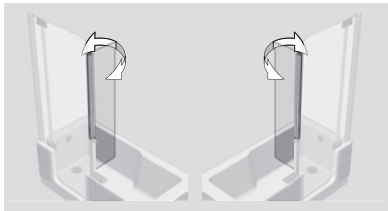

total height in cm	door height in cm	entrance width in cm
211	197	55,3

TWINLINE 2: One piece door with side panel

- Features as with shower door.
- Includes side screen with ceiling support
- Ceiling support extendable up to 70 cm
- Optional: swinging splash-protection panel

total height in cm	door height in cm	entrance width in cm
211	197	55,3

TWINLINE 2: Splash-protection panel

- Single-pane safety glass 6 mm
- Optional: with easy-care ARTCLEAR GLASS
- Only for one piece shower doors
- Can also be retro-fitted
- width: 30 cm