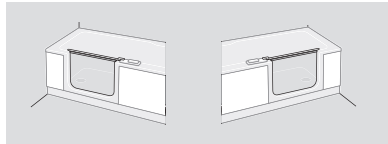

TWINLINE 2: Bathtub door

- Single-pane safety glass 8 mm
- Optional: with easy-care ARTCLEAR GLASS
- Fits TWINLINE 2 bathtubs
- Handle with door lock
- Door opens to inside

total height in cm	door height in cm	entrance width in cm
61	46	55,3