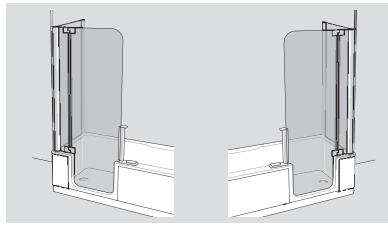

TWINLINE 2: One piece shower door

- Single-pane safety glass 8 mm
- Optional: with easy-care ARTCLEAR GLASS
- Fits TWINLINE 2 bathtubs
- Handle with door lock
- Door opens to inside
- Optional: swinging splash-protection panel
- Triangular cutouts and custom heights on request

total height in cm	door height in cm	entrance width in cm
211	197	55,3

TWINLINE 2: One piece door with side panel

- Features as with shower door.
- Includes side screen with ceiling support
- Ceiling support extendable up to 70 cm
- Optional: swinging splash-protection panel

total height in cm	door height in cm	entrance width in cm
211	197	55,3

TWINLINE 2: Splash-protection panel

- Single-pane safety glass 6 mm
- Optional: with easy-care ARTCLEAR GLASS
- Only for one piece shower doors
- Can also be retro-fitted
- width: 30 cm

total height in cm	panel height in cm	
211	135	

TWINLINE 2: Bathtub door

- Single-pane safety glass 8 mm
- Optional: with easy-care ARTCLEAR GLASS
- Fits TWINLINE 2 bathtubs
- Handle with door lock
- Door opens to inside

total height in cm	door height in cm	entrance width in cm
61	46	55,3

TWINLINE 2: Shower door attachment TWINLINE 2 bath door

- Single-pane safety glass 6 mm
- Optional: with easy-care ARTCLEAR GLASS
- For all TWINLINE baths with door
- Handle with door lock
- Sliding grip to connect to the bath door
- Can be opened inwards as well as outwards
- Triangular cutouts and custom heights on request

total height in cm	door height in cm	
211	150	

TWINLINE 2: Shower screen with side panel

- Features as with shower screen.
- Includes side screen with ceiling support
- Ceiling support extendable up to 70 cm

total height in cm	door height in cm	
211	150