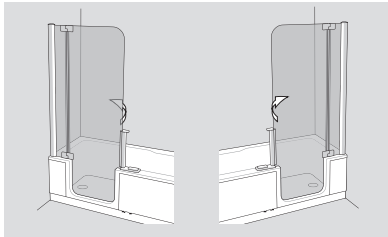

TWINLINE 2: One piece shower door

- Single-pane safety glass 8 mm
- Optional: with easy-care ARTCLEAR GLASS
- Fits TWINLINE 2 bathtubs
- Handle with door lock
- Door opens to inside
- Optional: swinging splash-protection panel
- Triangular cutouts and custom heights on request

total height in cm	door height in cm	entrance width in cm
211	197	55,3

TWINLINE 2: One piece door with side panel