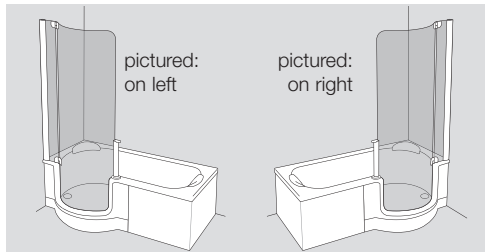

One becomes two. If required the door can be divided, whereby the lower part opens inwards and the upper part swings inwards or outwards.

Bathtub door:

The right solution for those who want the full comfort of a bath. An integrated glass door opens inwards.

full bath as well as almost floor level access.

All in all the TWINLINE 2 is the perfect example of the bath of the future- with an integrated quality shower. If required, the TWINLINE can be fitted with an additional extra side panel.

- 1 *The optional backrest of the TWINLINE 2 offers additional bathing comfort. It is easily removable for cleaning.*
- 2 *The optional tub corner seat provides a large and comfortable seating area. It has an easy care, non-slip, synthetic surface and is removable.*
- 3 *The mechanical safety catch is connected to the plughole. It is only possible to fill the tub when the door is closed.*
- 4 *The optional water inlet is elegantly integrated into the tub. The water bubbles into the tub just like from a spring.*
- 5 *The hinges are fixed to the outer surface which means the glass inside surface is easy to clean*
- 6 *Optional glass panel on the shower door for additional splash protection. Swings in and out.*

TWINLINE 1: shower door

<ul style="list-style-type: none"> • Single-pane safety glass 6 mm • Optional: with easy-care ARTCLEAR GLASS • Door opens to inside 	total height in cm	door height in cm	entrance width in cm
	190	177,5	45,5
	204,5	192	45,5