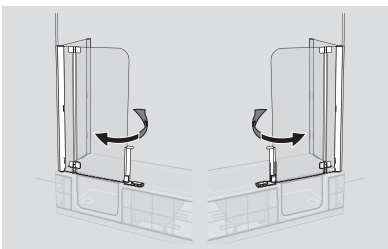

total height in cm	door height in cm	entrance width in cm
61	46	55,3

TWINLINE 2: Shower door attachment TWINLINE 2 bath door

- Single-pane safety glass 6 mm
- Optional: with easy-care ARTCLEAR GLASS
- For all TWINLINE baths with door
- Handle with door lock
- Sliding grip to connect to the bath door
- Can be opened inwards as well as outwards
- Triangular cutouts and custom heights on request

total height in cm	door height in cm	
211	150	

TWINLINE 2: Shower screen with side panel

- Features as with shower screen.
- Includes side screen with ceiling support
- Ceiling support extendable up to 70 cm