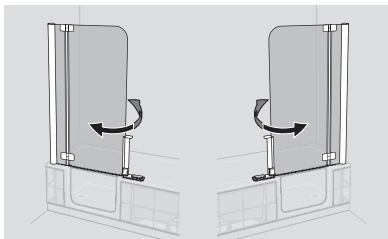

TWINLINE 2: Shower door attachment TWINLINE 2 bath door

- Single-pane safety glass 6 mm
- Optional: with easy-care ARTCLEAR GLASS
- For all TWINLINE baths with door
- Handle with door lock
- Sliding grip to connect to the bath door
- Can be opened inwards as well as outwards
- Triangular cutouts and custom heights on request

total height in cm	door height in cm	
211	150