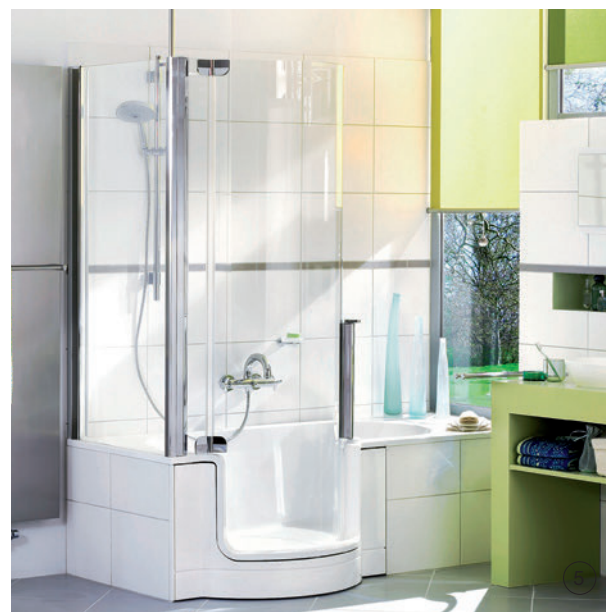

I want maximum comfort when bathing.

1. 1 *Access to the TWINLINE 1 can be reduced to 7cm.*
2. 2 *Take a seat! An integrated seat encourages you to carry out your personal hygiene most comfortably.*
3. 3 *Ideal for relaxing. The soft neck support and the seat fit seamlessly to the edge of the bathtub and are removable for easy cleaning.*
4. 4 *The shower area is very spacious therefore offering a great deal of freedom of movement.*
5. 5 *The option with a glass side panel is available for all TWINLINE 1 and 2 models.*