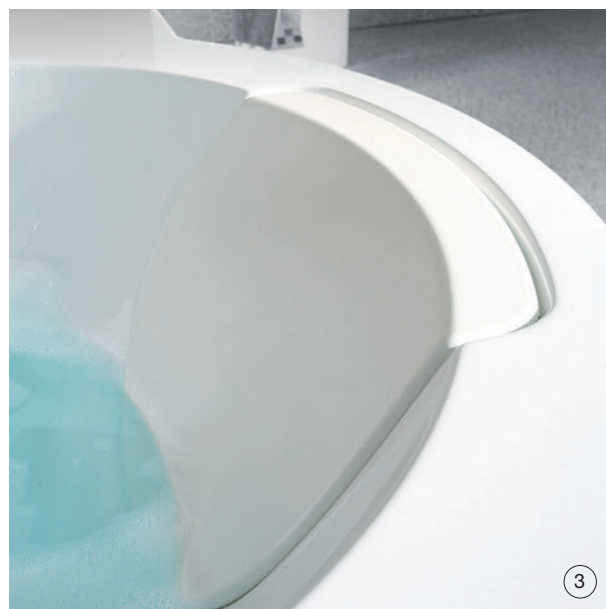

I want to sit in the shower, too.

The TWINLINE 1 *In detail.*

With the TWINLINE 1 from Artweger your bathroom becomes your zone for individual comfort. The sophisticated design of the door makes it possible: Easy to get in and out of just like in a shower. More freedom of movement due to the rounded form of the bathtub. The integrated shower door made of safety glass provides protection from splashes and

a reliable sealing. In addition the TWINLINE 1 offers a great amount of comfort. Thanks to the integrated neck rest you can lie back fully relaxed when taking a bath. A seat which is integrated into the side of the bath enables you to carry out personal hygiene in a most comfortable way.

1

I want maximum comfort when bathing.

- 1 *Access to the TWINLINE 1 can be reduced to 7cm.*
- 2 *Take a seat! An integrated seat encourages you to carry out your personal hygiene most comfortably.*
- 3 *Ideal for relaxing. The soft neck support and the seat fit seamlessly to the edge of the bathtub and are removable for easy cleaning.*
- 4 *The shower area is very spacious therefore offering a great deal of freedom of movement.*
- 5 *The option with a glass side panel is available for all TWINLINE 1 and 2 models.*