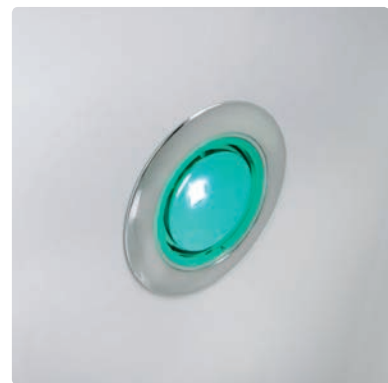

ARTLIFT is available as an option with two integrated colored LEDs. At the press of a button seven selectable colors provide pleasant ambient lighting.