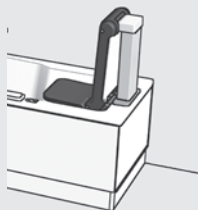

Seat lift

- **Electrical connection 230V/50/60Hz required**
- The control unit is built into the front sidewall of the tub as a standard.
- For maintenance and servicing equipping with an Artweger tub skirt or a tile substrate is required
- Max load: 120 kg
- High quality, easy-clean Soft-Touch surface
- Dimensions of the seat lift: Height 60 cm, width 33 cm, thickness 12/9 cm.
  Seat: 33 cm x 33 cm or as required by the tile substrate.
- Dimensions of the backrest: Height 26 cm, width 30 cm, thickness 2 cm.