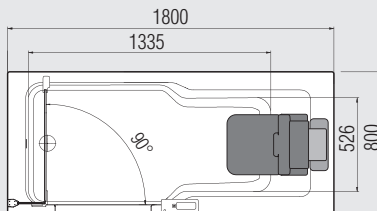

Bathtub 180 x 80

- Acrylic tub in white
- Mechanical control for drainage and door lock
- Electrical control for seat lift
- Drain and overflow set
- Inlet set optional
- Models for installation on the left or the right side
- Optional with two LED spotlights integrated into the tub for 7 different, colored atmospheres