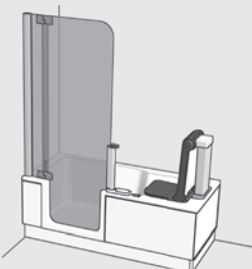

### Pre-installation preparation set for ARTLIFT models

- **Electrical connection 230V/50/60Hz required**
- The pre-installation set enables retro-fitting with a seat lift
- Tub is prepared for installation of the seat lift and the control unit
- Removable backrest with a high quality surface
- For maintenance and servicing equipping with an Artweger tub skirt is required

### Seat lift

- **Electrical connection 230V/50/60Hz required**
- The control unit is built into the front sidewall of the tub as a standard.
- For maintenance and servicing equipping with an Artweger tub skirt or a tile substrate is required
- Max load: 120 kg
- High quality, easy-clean Soft-Touch surface
- Dimensions of the seat lift: Height 60 cm, width 33 cm, thickness 12/9 cm.  
Seat: 33 cm x 33 cm or as required by the tile substrate.
- Dimensions of the backrest: Height 26 cm, width 30 cm, thickness 2 cm.

### Door

- **One sheet safety glass 8 mm**
- Handle with door lock
- Opens inwards
- For shower baths 160, 170, 180
- Shower door also available with side wall
- Can be sloped on request
- Total height/door height/access width in cm: 210.5/197/55.3
- Optional: swinging splash protection wing, 30 cm wide