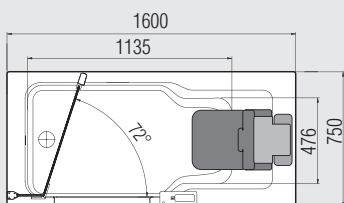

Bathtub 160 x 75