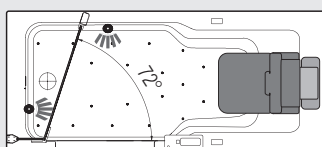

ARTLIFT AIR

Available for all ARTLIFT models!

- Required power connection 230V/50/60Hz
- Acrylic tub in white
- 24 Whisper jets and 2 colored LED lights
- Deeper installation on raw concrete is not possible.
- Drain and overflow in chrome (standard)
- Intake, drain and overflow in chrome (optional)

Colors tub skirts:

white plastic

glass clear

glass bordeaux

glass anthracite

Artwall-colors tub skirts:

Current colors and deco under www.artweger.at/artwall