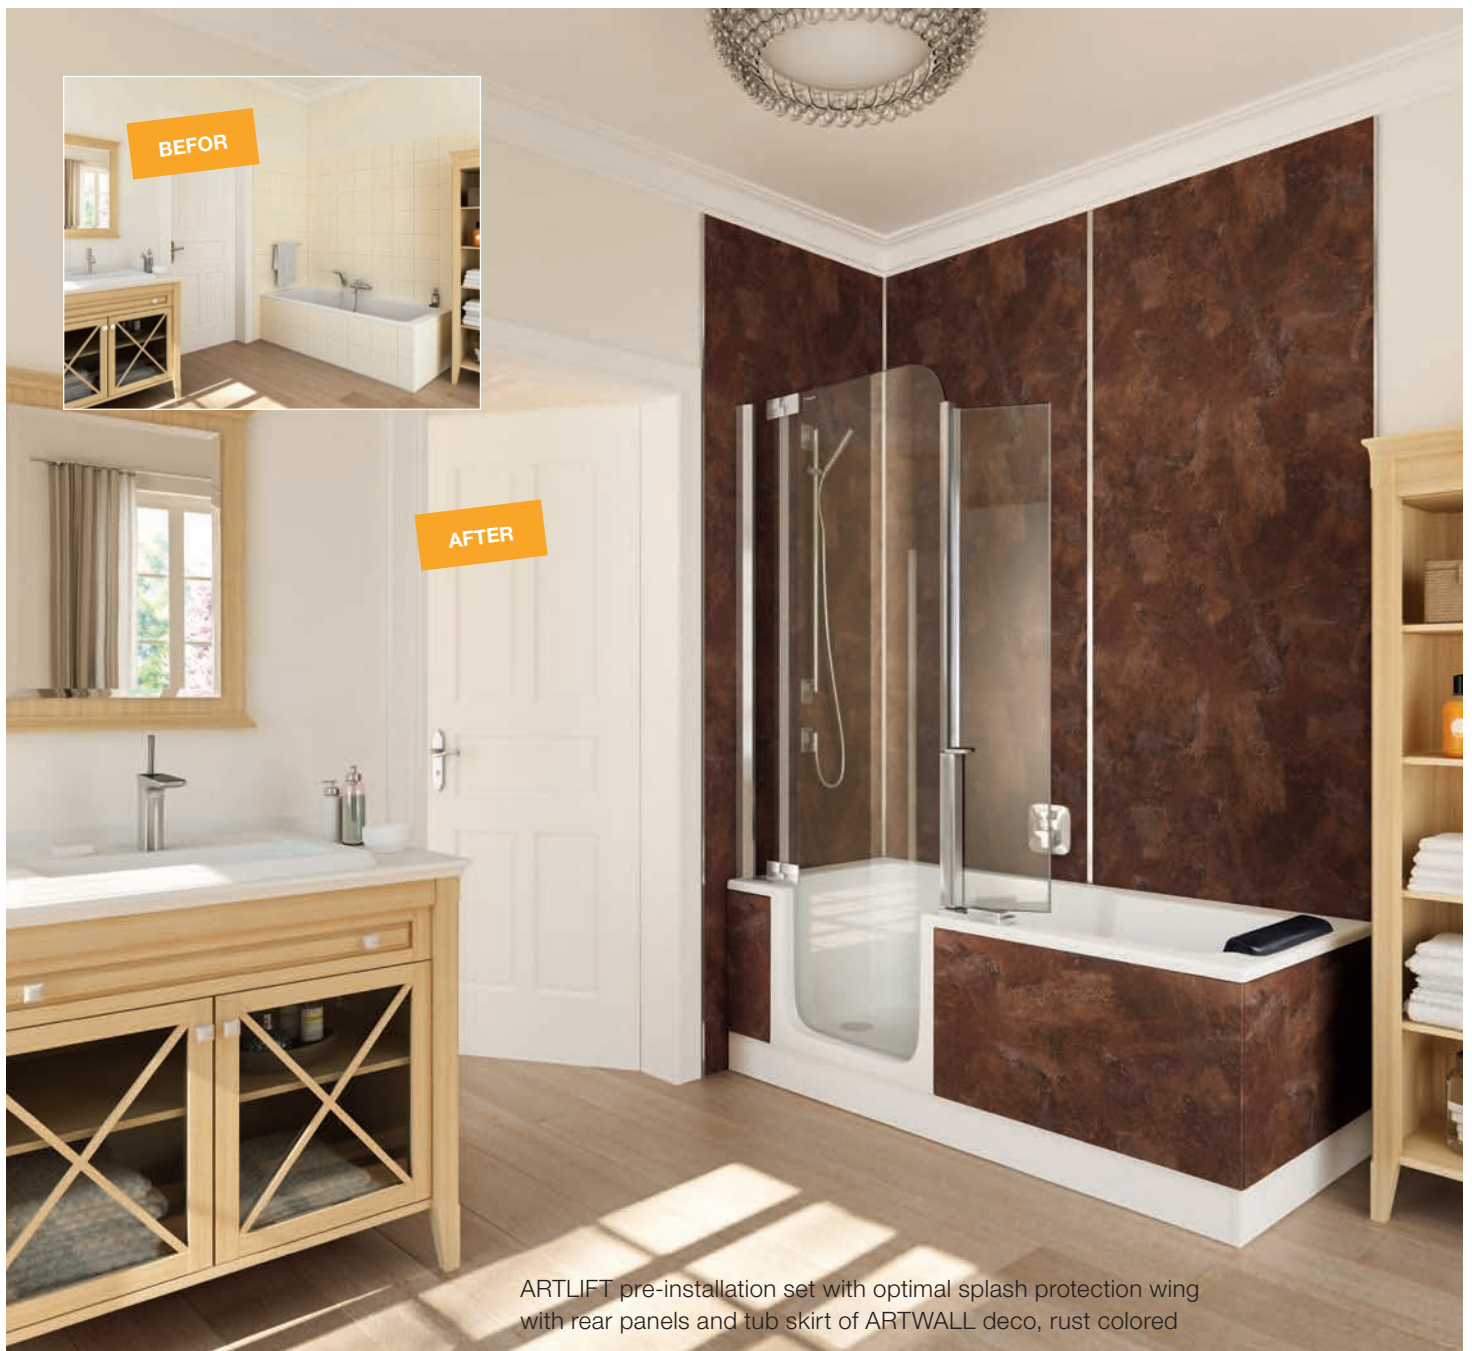

The ARTLIFT seat lift.

**... and when needed it is installed.**

With ARTLIFT you are on the safe side for the future. The ARTLIFT enables you even at a later date to use your bathroom alone and unaided. Equipped with the pre-installation preparation set you can order your ARTLIFT seat lift years later and have it installed at any time. An especially practical feature – it can also be uninstalled.