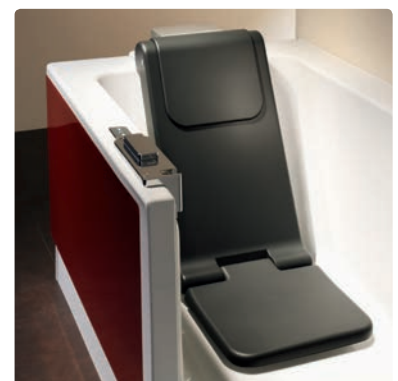

When the seat is at its highest position you can easily take a seat. While it is lowering, the backrest adjusts to the angle of the bathtub but the seat always remains horizontal. When completely lowered you automatically obtain a comfortable reclining position. The seat is firmly connected to the bathtub and moves safely and smoothly to a sitting or a reclining position.