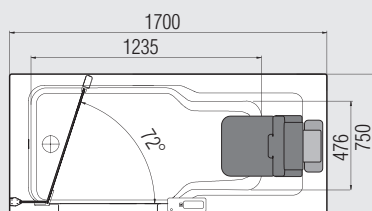

Bathtub 170 x 75