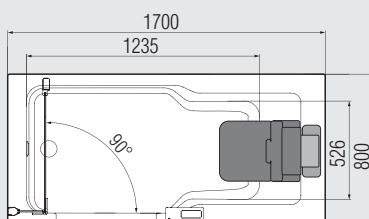

Bathtub 170 x 80